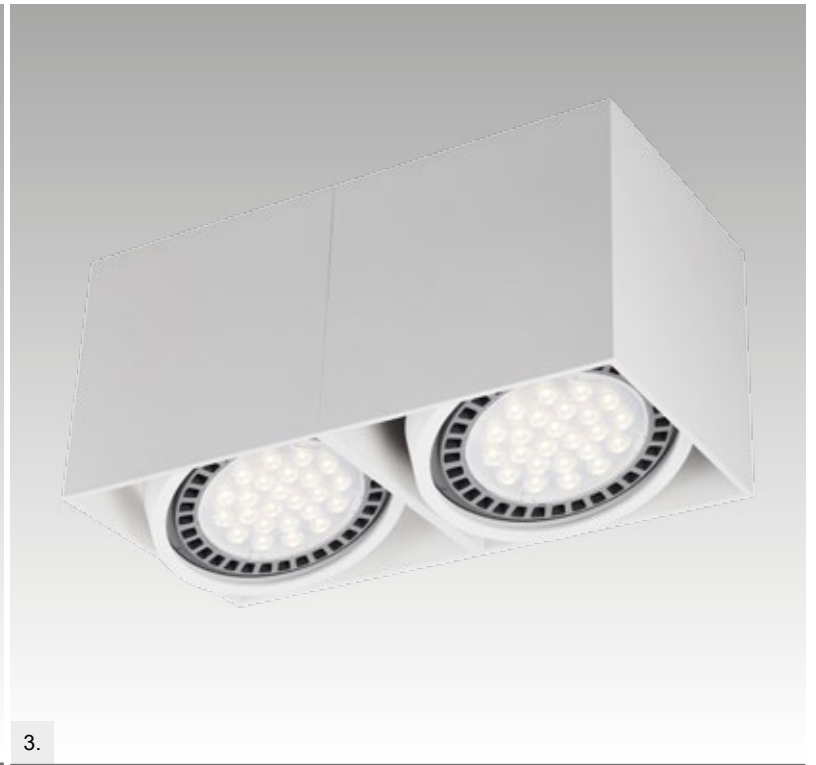

1.

3.

2.

4.

**BOX 1** new  
 Spot  
**1. ACGU10-114 (white)**  
**2. ACGU10-115 (black)**  
 1xGU10/ES111 MAX 15W  
 aluminium full  
 white or black

**BOX 2** new  
 Spot  
**3. ACGU10-116 (white)**  
**4. ACGU10-117 (black)**  
 2xGU10/ES111 MAX 15W  
 aluminium full  
 white or black