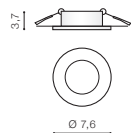

IVO

Downlights

IVO

bulb not included

voltage: 230V	connect GU10 1x Max 50W
IP20	
	installation place
	inlet opening Ø 6,4cm

COLOUR / NEW INDEX NO.

- ALUMINIUM (ALU) **AZ0758**
- BLACK (BK) **AZ1716**
- WHITE (WH) **AZ0759**
- CHROME (CH) **AZ1717**