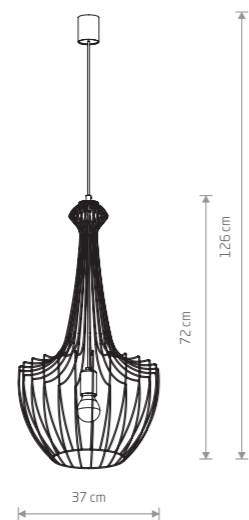

LUKSOR L 8847

LUKSOR L

■ painted steel

■ 8847

● 1xE27, max 60W

■ brass-plated steel, painted steel

■ 8850

● 1xE27, max 60W

WAVE S

■ painted steel

■ 8860

■ 8858

● 1xE27, max 60W

■ brass-plated steel, painted steel

■ 8861

● 1xE27, max 60W

WAVE S 8860

WAVE S 8861

LUKSOR S 8851

LUKSOR S

■ painted steel

■ 8851

● 1xE27, max 60W

■ brass-plated steel, painted steel

■ 8853

● 1xE27, max 60W

WAVE L

■ painted steel

■ 8856

● 1xE27, max 60W

■ brass-plated steel, painted steel

■ 8857