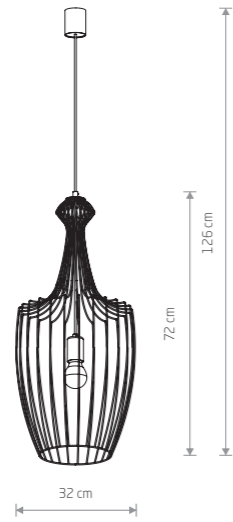

LUKSOR L 8847

LUKSOR L

■ painted steel

■ 8847

● 1xE27, max 60W

■ brass-plated steel, painted steel

■ 8850

● 1xE27, max 60W

WAVE S

■ painted steel

■ 8860

■ 8858

● 1xE27, max 60W

■ brass-plated steel, painted steel

■ 8861

● 1xE27, max 60W

WAVE S 8860

WAVE S 8861

LUKSOR S 8851

LUKSOR S

■ painted steel

■ 8851

● 1xE27, max 60W

■ brass-plated steel, painted steel

● 1xE27, max 60W

WAVE L 8856