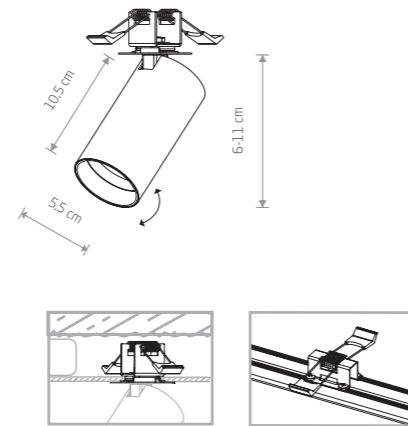

MONO SURFACE 7683

MONO SURFACE

painting steel, plastic ABS

7827 7833

7683 7688

1xGU10, max 10W only LED

solid brass, painting steel, plastic ABS

7744

1xGU10, max 10W only LED

cut out \varnothing 35 mm

MONO SURFACE 7684

MONO SURFACE

painting steel, plastic ABS

7828 7834

7684 7690

2xGU10, max 10W only LED

solid brass, painting steel, plastic ABS

7745

2xGU10, max 10W only LED

cut out 160x31 mm