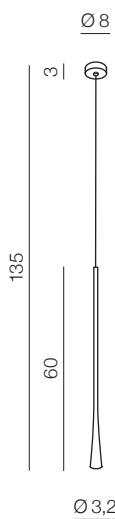

Kalia

new 108

1 WHITE

2 BROWN

3 BLACK

Kalia LED

- 1 AZ3090 (white)
- 2 AZ3091 (brown)
- 3 AZ3092 (black)

LED 7W 325lm 3000K
aluminium