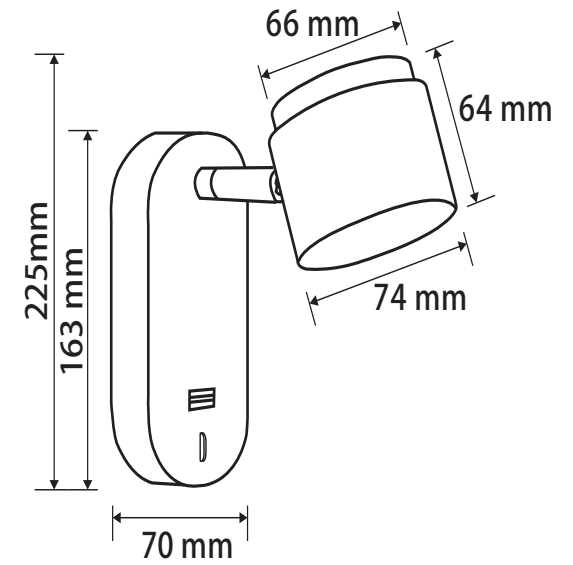

FREYA
TRADITION OF QUALITY

Instruction

FR10004WL-L4B

MAX 4W
350 Lumen

Model: FR10004WL-L4B
Collection: LED Market

Wall Lamps