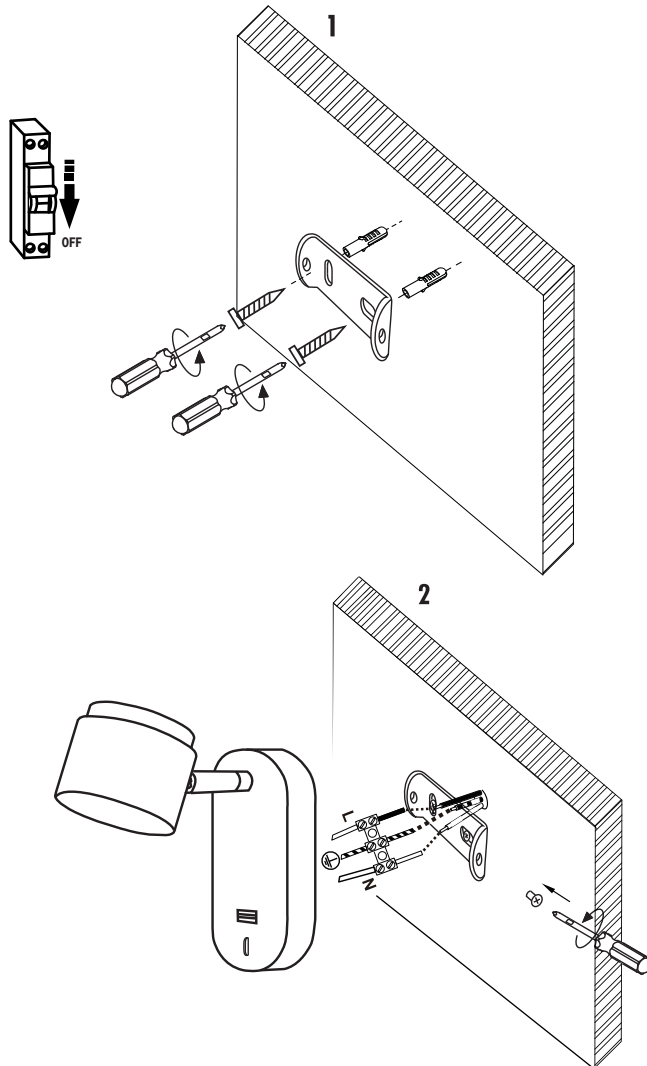

FREYA
TRADITION OF QUALITY

Instruction

FR10004WL-L4B

MAX 4W
350 Lumen

Model: FR10004WL-L4B
Collection: LED Market

Wall Lamps