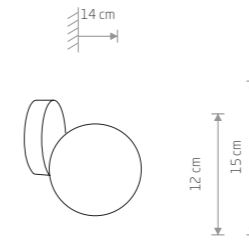

ICE BALL 8126

ICE BALL
brass-plated steel, glass

■ 8126

■ 1xG9, max 25W
IP44

TORCH
chrome plated steel, glass

■ 8123

■ 1xG9, max 25W
IP44