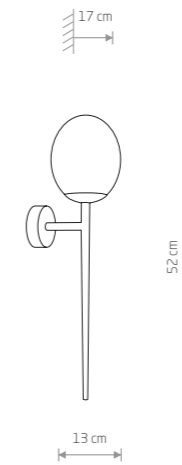

ICE BALL 8126

ICE BALL
brass-plated steel, glass

■ 8126

■ 1xG9, max 25W
IP44

TORCH
chrome plated steel, glass

■ 8123

■ 1xG9, max 25W
IP44