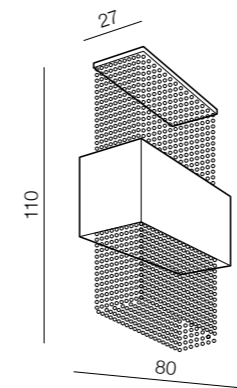

Glamour pendant

- 1 AZ1586 (black)
- 2 AZ1589 (white)

5x E14 MAX 40W
metal/ crystal/ fabric