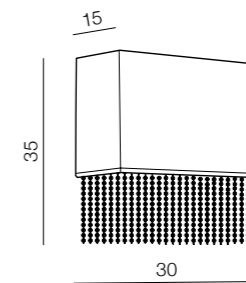

- 1 AZ1586 (black)
- 2 AZ1589 (white)

5x E14 MAX 40W
 metal/ crystal/ fabric

Glamour wall

- 1 AZ1587 (black)
- 2 AZ1590 (white)

2x E14 MAX 40W
 metal/ crystal/ fabric