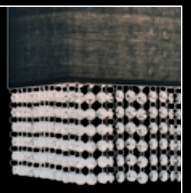

Solvig

258

Solvig
AZ1021
 (black)
 7x E27 40W
 metal/fabric

Glamour

259

1 BLACK

2 WHITE

Glamour pendant

- 1 AZ1586 (black)
- 2 AZ1589 (white)

5x E14 MAX 40W
 metal/ crystal/ fabric

Glamour wall

- 1 AZ1587 (black)
- 2 AZ1590 (white)

2x E14 MAX 40W
 metal/ crystal/ fabric