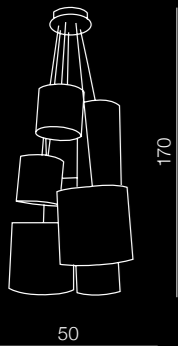

Solvig

258

Solvig
AZ1021
 (black)
 7x E27 40W
 metal/fabric

Glamour

259

1 BLACK

2 WHITE

Glamour pendant

- 1 AZ1586 (black)
- 2 AZ1589 (white)

5x E14 MAX 40W
 metal/ crystal/ fabric

Glamour wall

- 1 AZ1587 (black)
- 2 AZ1590 (white)

2x E14 MAX 40W
 metal/ crystal/ fabric