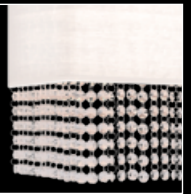

Solvig

258

Solvig
AZ1021
 (black)
 7x E27 40W
 metal/fabric

Glamour

259

1 BLACK

2 WHITE

Glamour pendant

- 1 AZ1586 (black)
- 2 AZ1589 (white)

5x E14 MAX 40W
 metal/ crystal/ fabric

Glamour wall

- 1 AZ1587 (black)
- 2 AZ1590 (white)

2x E14 MAX 40W
 metal/ crystal/ fabric