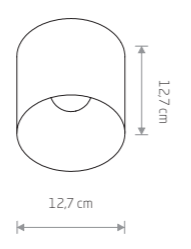

HALO 8196

HALO
painted steel, plastic ABS

■ 8195 ■ 8196

● 1xGU10, max 10W only LED

■ WHITE P004 RAL 9003 ■ BLACK P013 RAL 9005