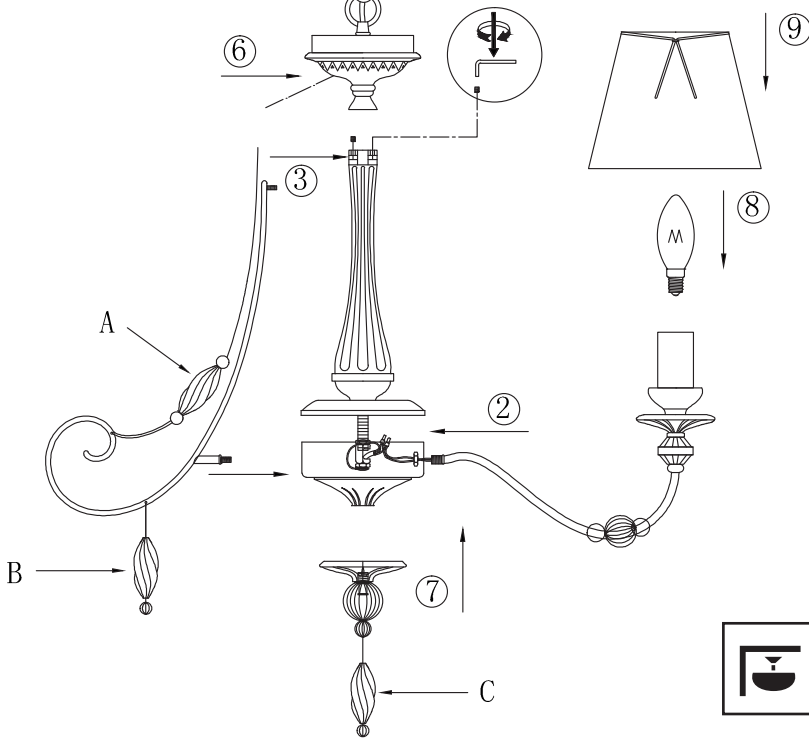

# Instruction

Collection: Elegant  
 Series: Adelia  
 Model: ARM540-06-W  
 Suspended

A=6  
 B=6  
 C=1

  
 6 x E14 (40w)

**MAYTONI**  
 DECORATIVE LIGHTING

[www.maytoni.de](http://www.maytoni.de)