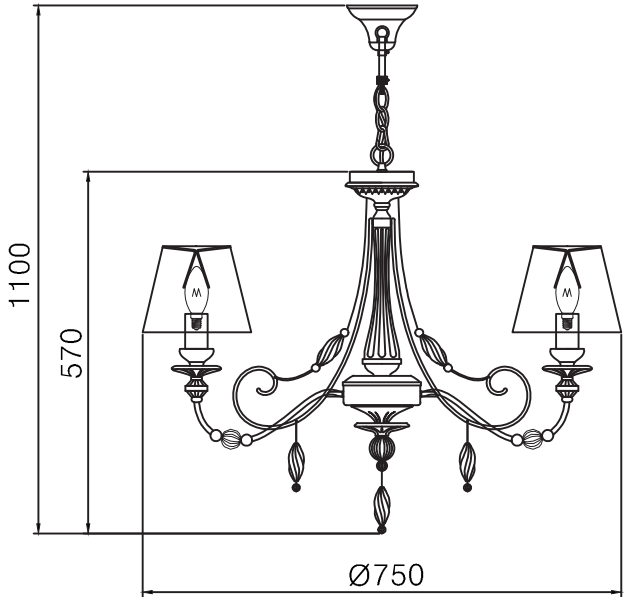

# Instruction

Collection: Elegant  
 Series: Adelia  
 Model: ARM540-06-W  
 Suspended

A=6  
 B=6  
 C=1

  
 6 x E14 (40w)

**MAYTONI**  
 DECORATIVE LIGHTING

[www.maytoni.de](http://www.maytoni.de)